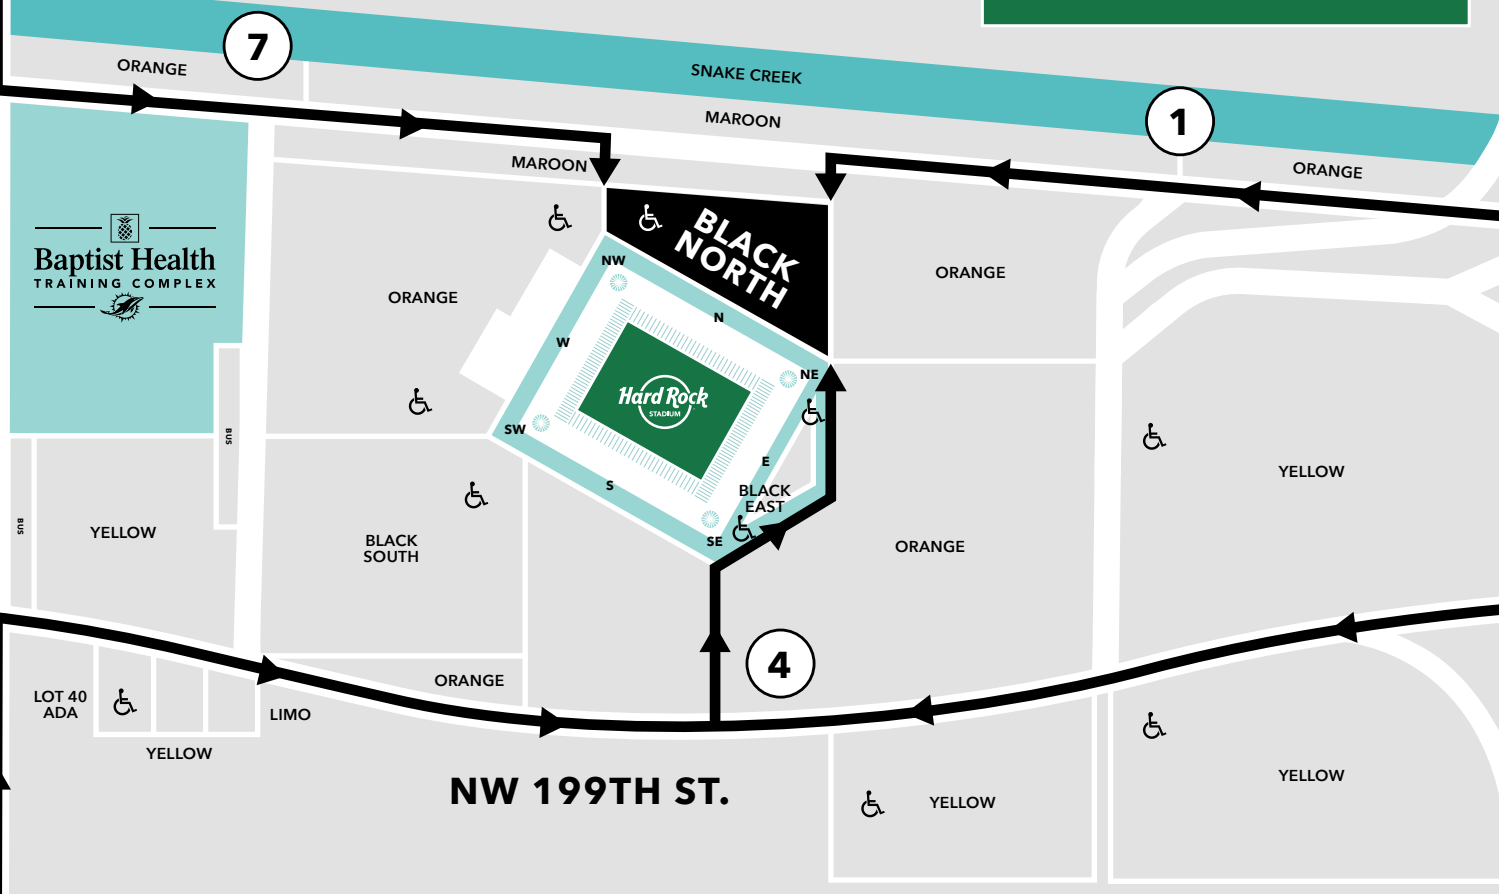

SOUTH

FROM NORTH:  
TAKE EXIT PAST 2X  
FOR THE PRIVATE  
LANE ENTRANCE

FROM SOUTH:  
EXIT 2X

NW 27TH AVE. /  
UNIVERSITY DR.

NW 27TH AVE. /  
UNIVERSITY DR.

207TH ST.

203RD ST.

NW 199TH ST.

191ST ST.

NW 32ND AVE.

860 / NW 183RD ST.

7

1

4

LOT 33

LOT 32

LOT 31

LOT 30

LOT 44

LOT 40 ADA

LOT 42 RIDESHARE