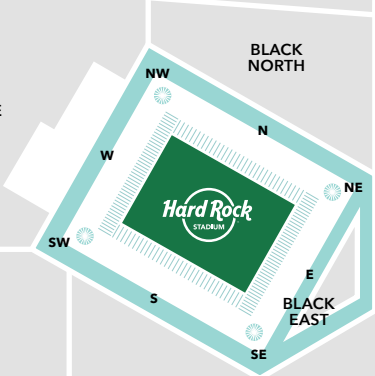

SOUTH

NW 27TH AVE. / UNIVERSITY DR.

I-95 SOUTH TO EXIT 16

DO NOT TAKE EXIT 2X

TAKE EXIT 16 FOR NE 203 ST / IVES DAIRY RD

LOT 40 ADA

LOT 42 RIDESHARE

NW 199TH ST.

LOT 20

14TH CT.

196TH TERRACE

860 / NW 183RD ST.

NW 27TH AVE. / UNIVERSITY DR.

DO NOT TAKE FL TURNPIKE

I-95 NORTH TO EXIT 16