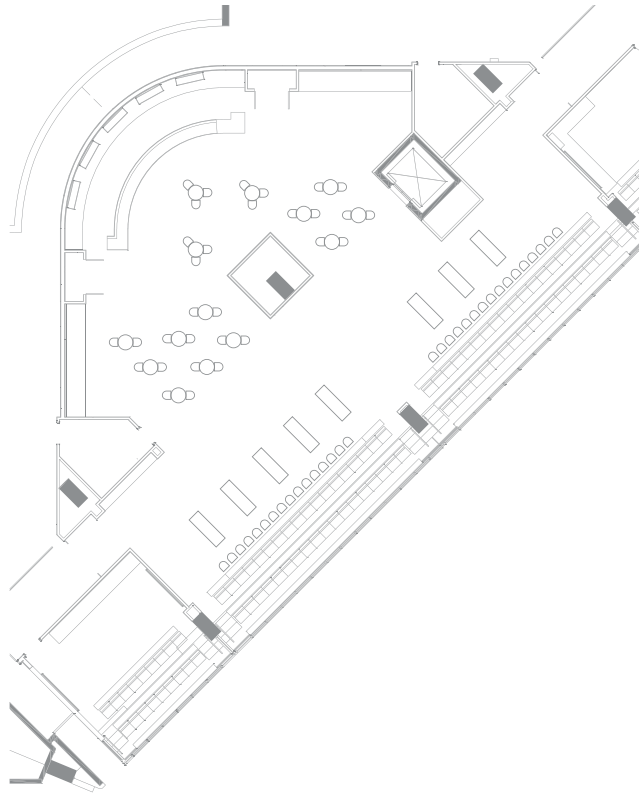

CORNER CLUB

SOUTHWEST CORNER CLUB

LEVEL	200
SQUARE FEET	3,500 INDOOR
MAX CAPACITY	100 PEOPLE

NORTHWEST CORNER CLUB

LEVEL	200
SQUARE FEET	3,500 INDOOR
MAX CAPACITY	100 PEOPLE

**SOUTHWEST
CORNER CLUB**

**NORTHWEST
CORNER CLUB**

Incredibly unique breakout opportunities seem unlimited at Hard Rock Stadium. Overlooking the field, this is an ideal space for small gatherings, intimate dinners, or even impressing far away colleagues on a video conference call.