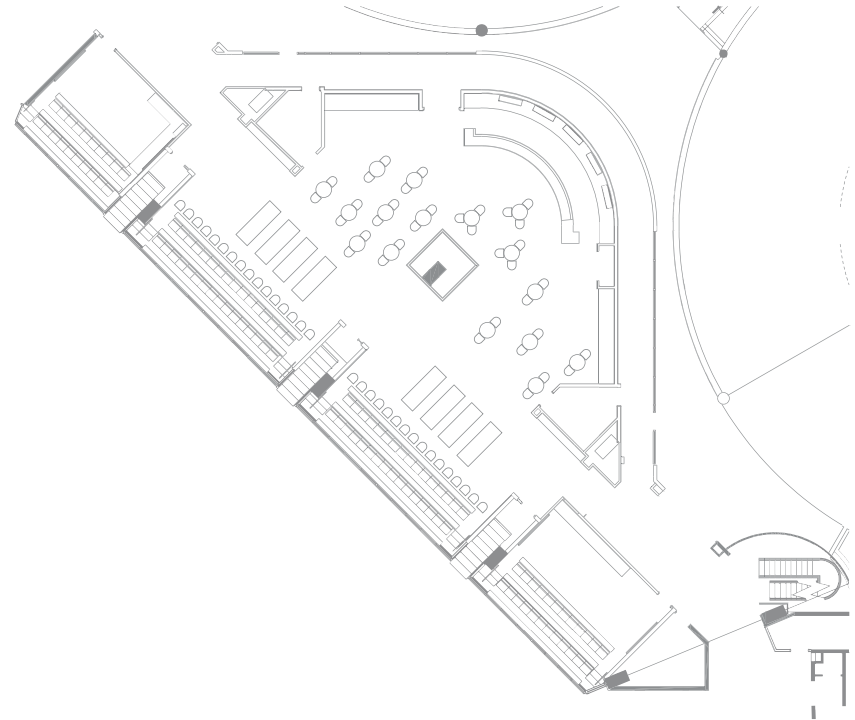

CORNER CLUB

SOUTHWEST CORNER CLUB

LEVEL	200
SQUARE FEET	3,500 INDOOR
MAX CAPACITY	100 PEOPLE

NORTHWEST CORNER CLUB

LEVEL	200
SQUARE FEET	3,500 INDOOR
MAX CAPACITY	100 PEOPLE

**SOUTHWEST
CORNER CLUB**

**NORTHWEST
CORNER CLUB**

Incredibly unique breakout opportunities seem unlimited at Hard Rock Stadium. Overlooking the field, this is an ideal space for small gatherings, intimate dinners, or even impressing far away colleagues on a video conference call.