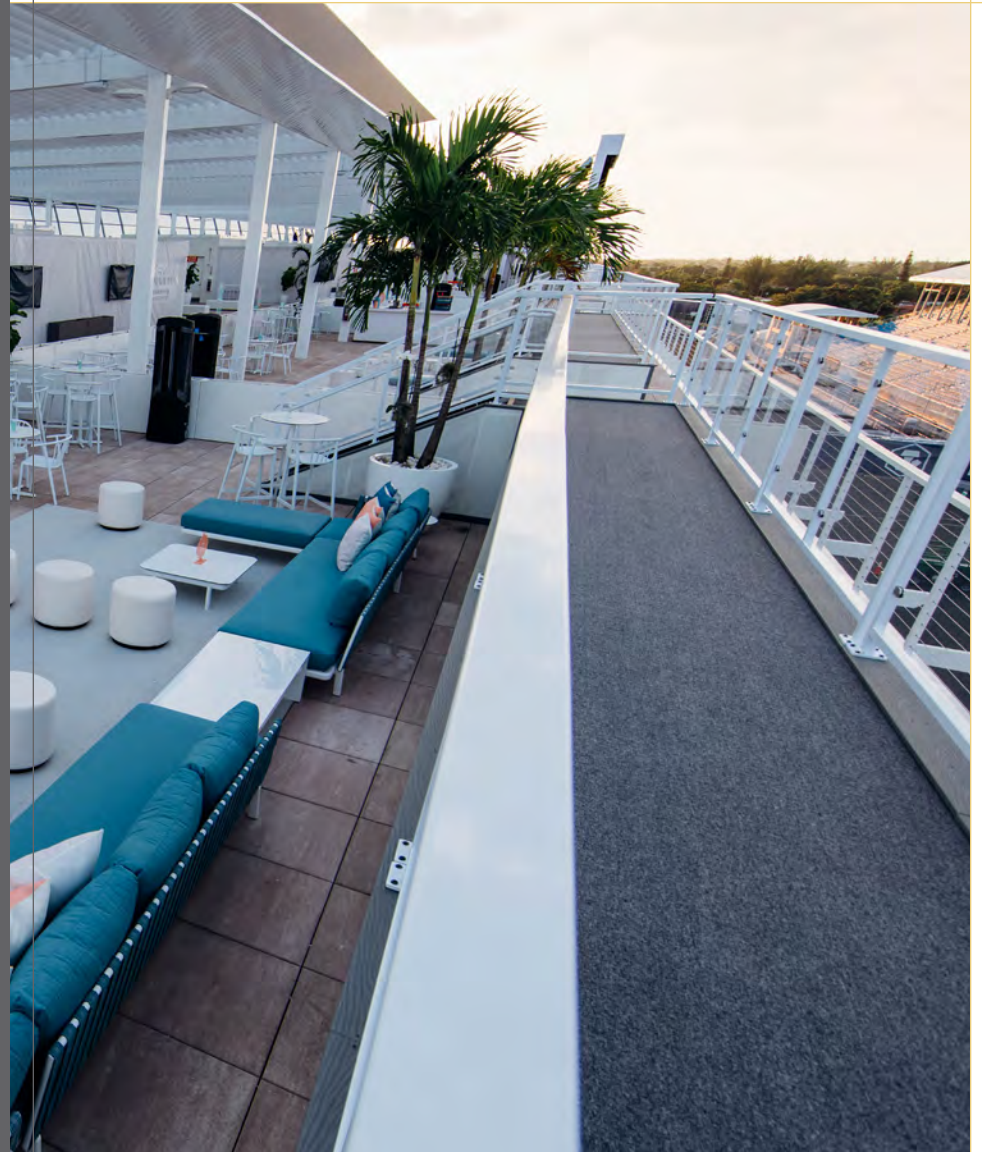

MIA Paddock Rooftop

LEVEL 300

**SQUARE
FEET** 45,000
OUTDOOR

**MAX
CAPACITY** 2,000
PEOPLE

Positioned above the team garages, enjoy a panoramic view over the main straight and starting grid. Perfect for social gatherings, outdoor events and get togethers.

THE
ROOFTOP