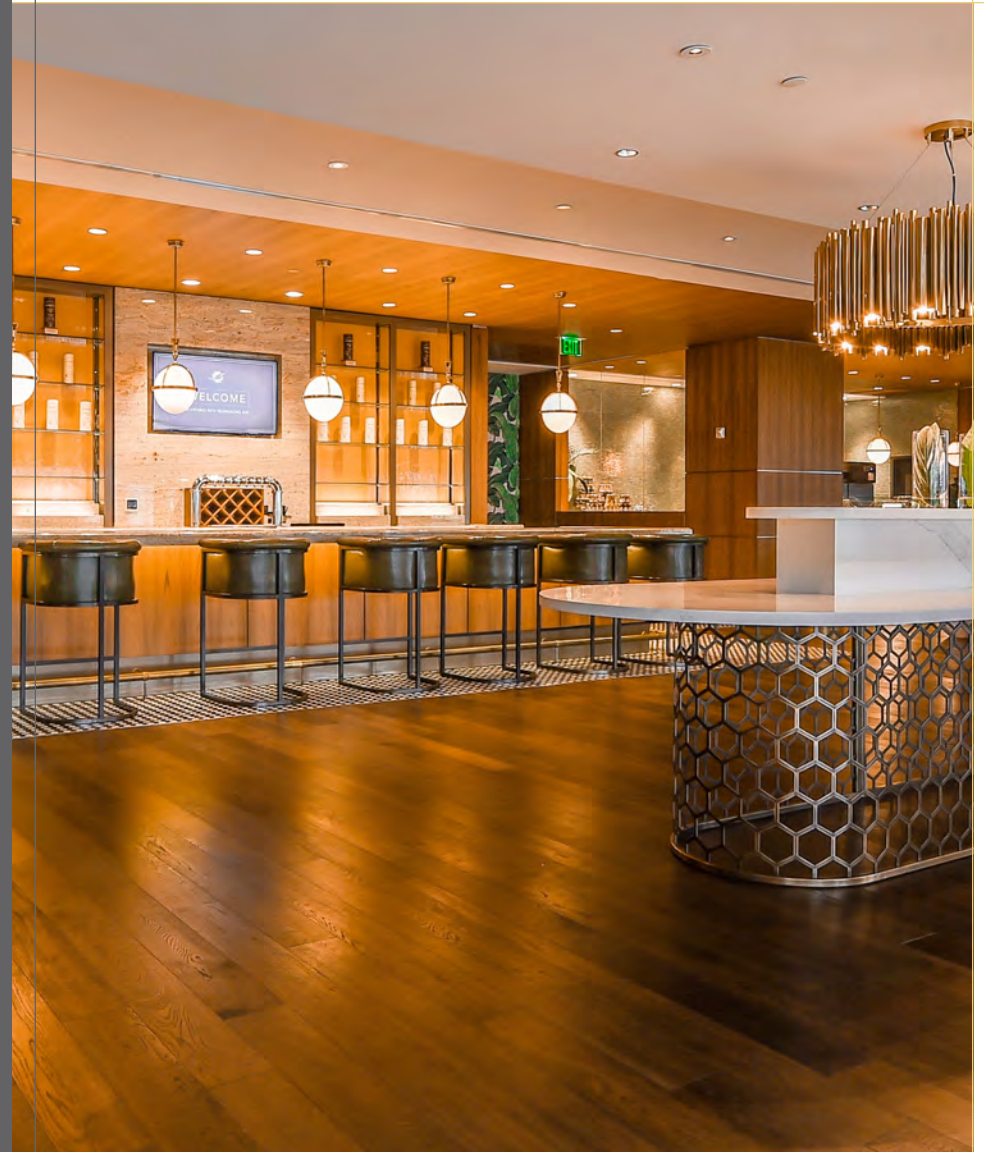

# THE NINE

**LEVEL** 100

**SQUARE  
FEET** 4,000  
INDOOR

**MAX  
CAPACITY** 150  
PEOPLE

"The NINE", located at the 50-yard line, is the most luxurious indoor club space. Designed by the world-renowned Rockwell group, this space offers state-of-the-art amenities for intimate gatherings.